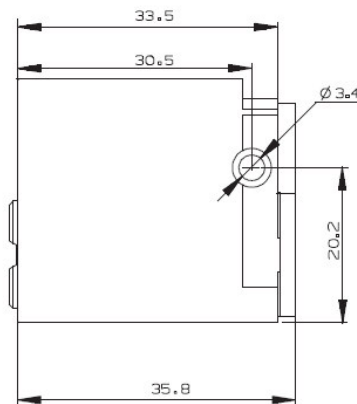

Cylinder options

- Classic, Interactive®, MT5® platforms
- '3 IN 1' (changeable combination)
- Keyed different, keyed alike
- Master keyed