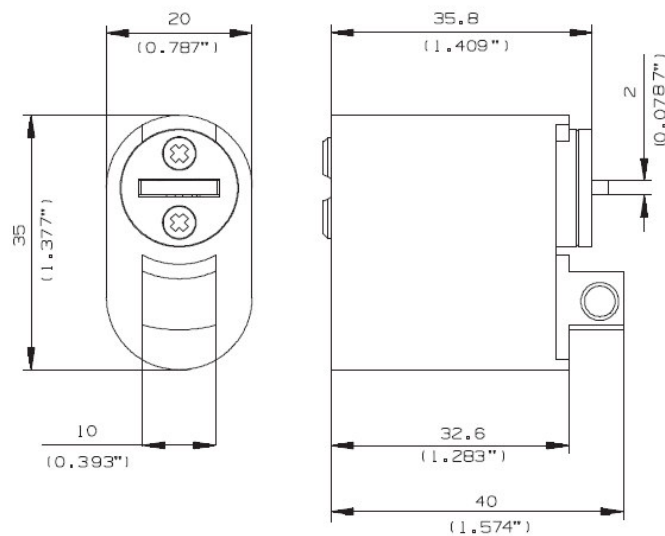

Cylinder options

- Classic, Interactive® platforms
- '3 IN 1' (changeable combination)
- Keyed different, keyed alike
- Master keyed