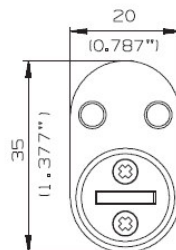

External cylinder

Available as a pair of cylinders – internal and external, or external cylinder only.

S.C. SANTESIM S.R.L

Email: office@santesim.ro / Web: www.santesim.ro

Adresa: str. Berveni, nr. 49, sect. 1, Bucuresti

Telefon: 0744.326.563

Registru Comertului: J40/17456/2008 / Cod fiscal: 24597020

IBAN: RO12 INGB 0000 9999 0135 1614 / Banca: ING Bank, suc. Bucurestii Noi