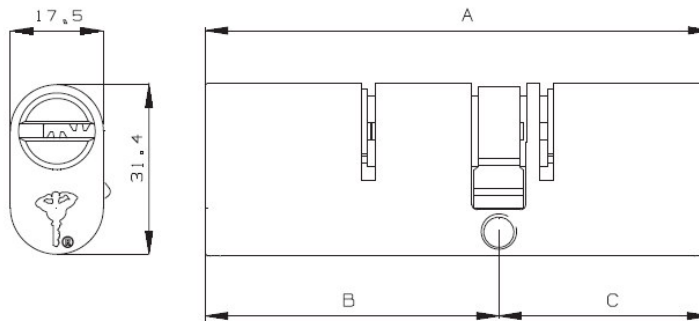

Double cylinder