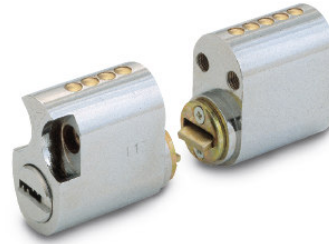

Scandinavian Oval Cylinder For "ASSA" Type Locks

Application

Compatible with "ASSA" type lock cases.

Operation

360° rotation by operating key.

Materials

Body and plug: high quality brass
Cam: steel
Pins: nickel silver and stainless steel

Standard finishes

Nickel satin, brass

Cylinder mechanism

Mul-T-Lock's unique, high precision pin tumbler system. Pick and drill resistant for High Security needs.
Note: internal cylinder with 4 chambers.

Keys

Reversible nickel silver key with plastic key head and colored insert.
Also available in all nickel silver.

Cylinder options

- Classic, Interactive®, MT5® platforms
- '3 IN 1' (changeable combination)
- Keyed different, keyed alike
- Master keyed