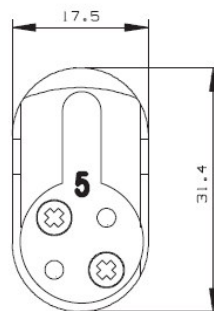

Cylinder options

- Classic, Interactive®, MT5® platforms
- '3 IN 1' (changeable combination)
- Keyed different, keyed alike
- Master keyed