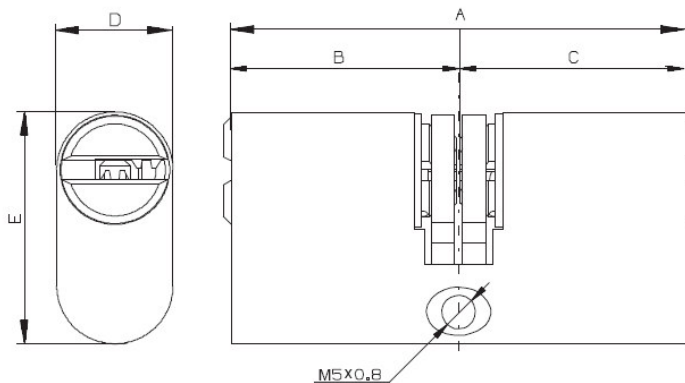

Cylinder options

- Classic, Interactive® platforms
- '3 IN 1' (changeable combination)
- Keyed different, keyed alike
- Master keyed