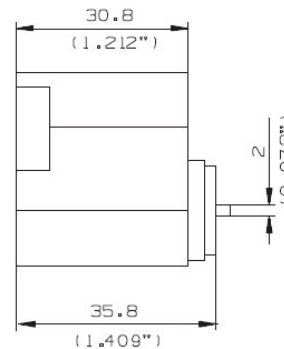

Internal cylinder