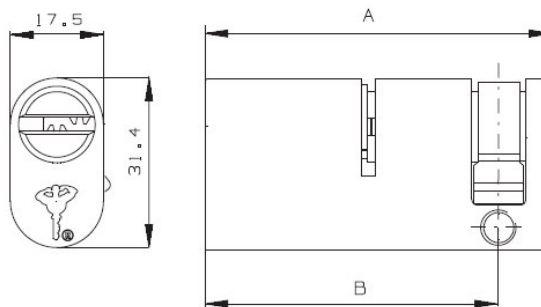

Single cylinder

S.C. SANTESIM S.R.L

Email: office@santesim.ro / Web: www.santesim.ro

Adresa: str. Berveni, nr. 49, sect. 1, Bucuresti

Telefon: 0744.326.563

Registrul Comerțului: J40/17456/2008 / Cod fiscal: 24597020

IBAN: RO12 INGB 0000 9999 0135 1614 / Banca: ING Bank, suc. Bucurestii Noi