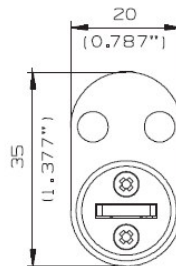

Internal cylinder